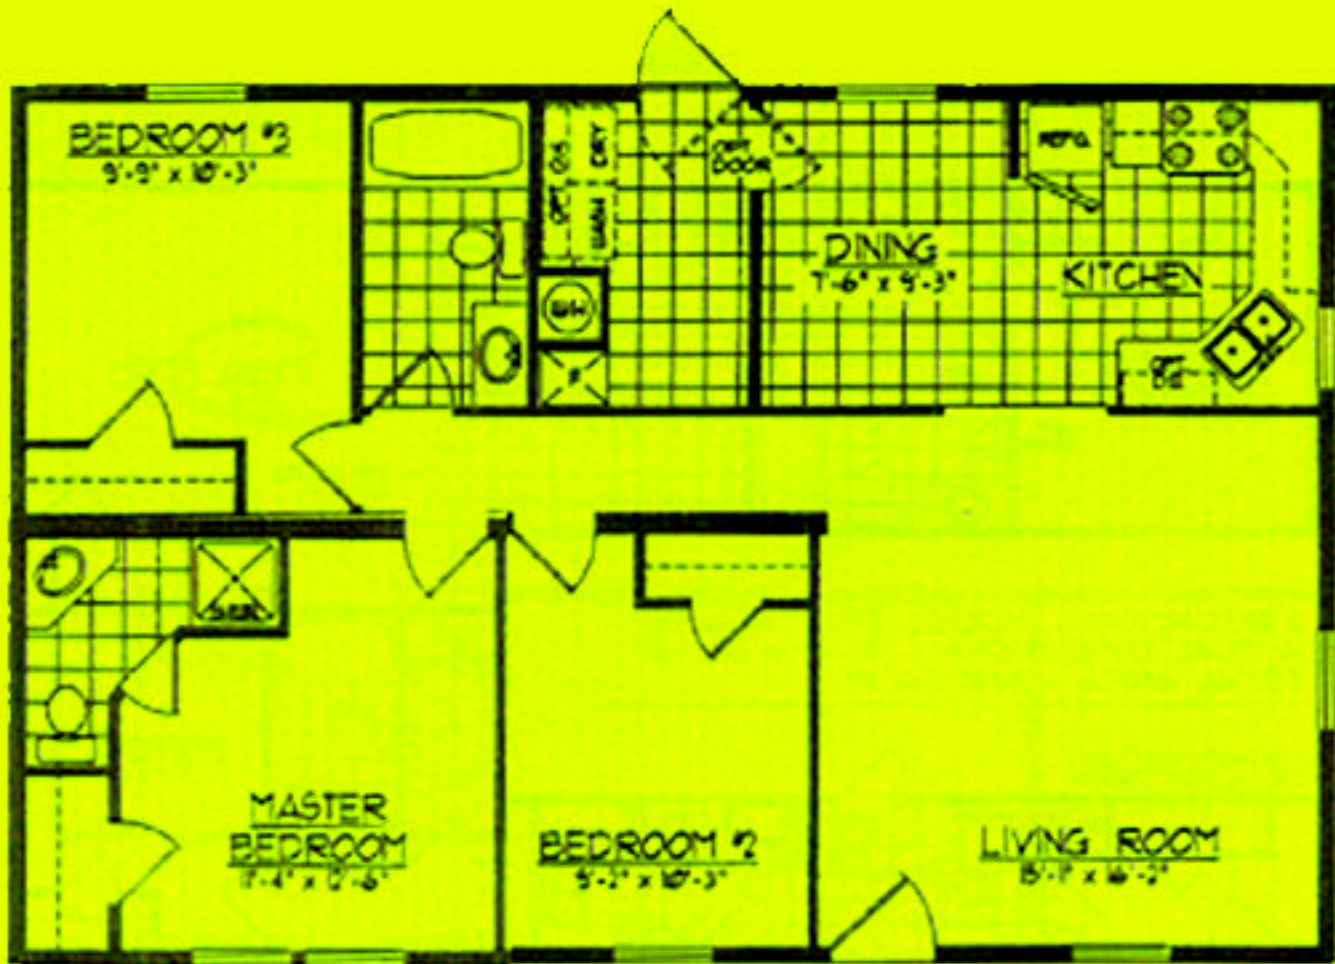

DOUBLE WIDE

3 BEDROOM MODEL 039 28' x 44'
ACTUAL DIMENSIONS 26'-8" x 40'-0"
TOTAL AREA = 1067.60 FT